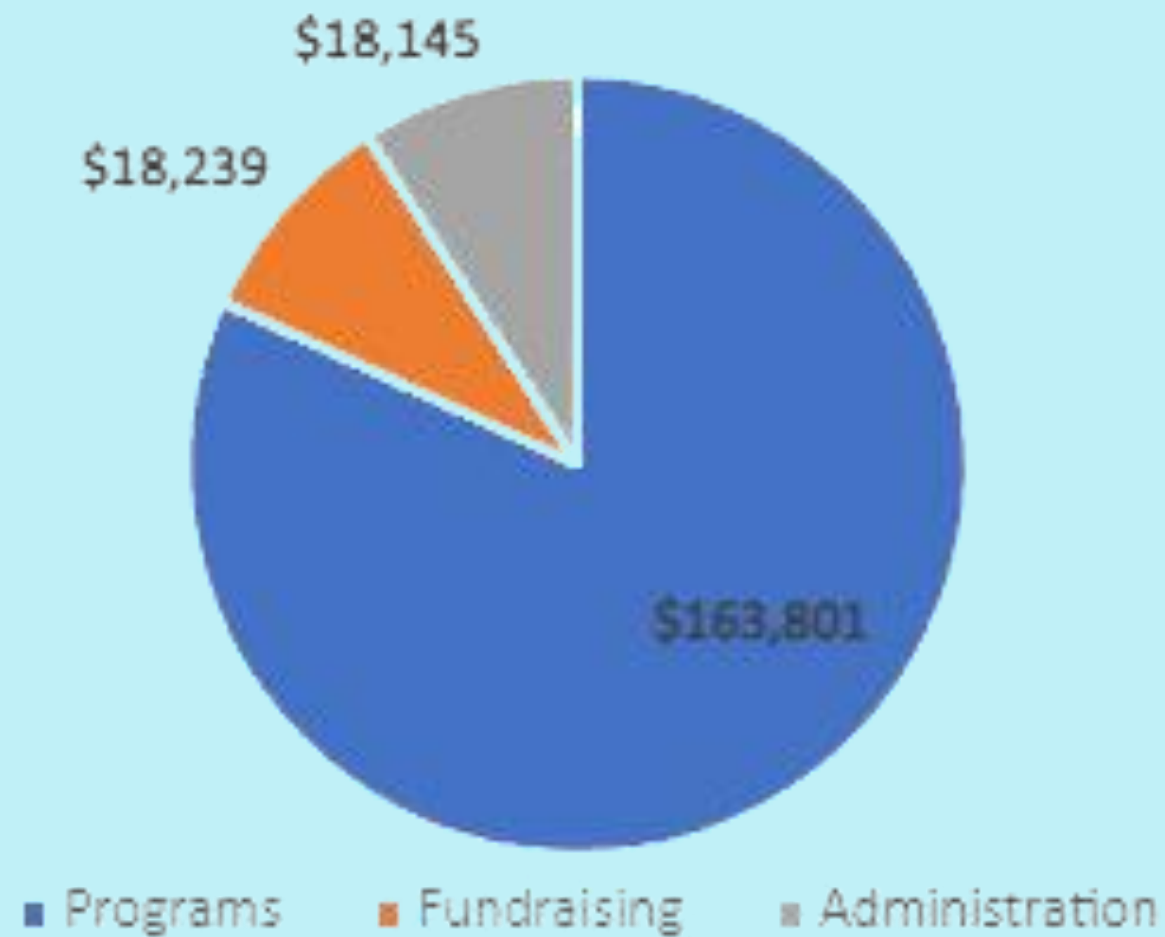

Financial Report

July 1, 2022- June 30, 2023

Expenses