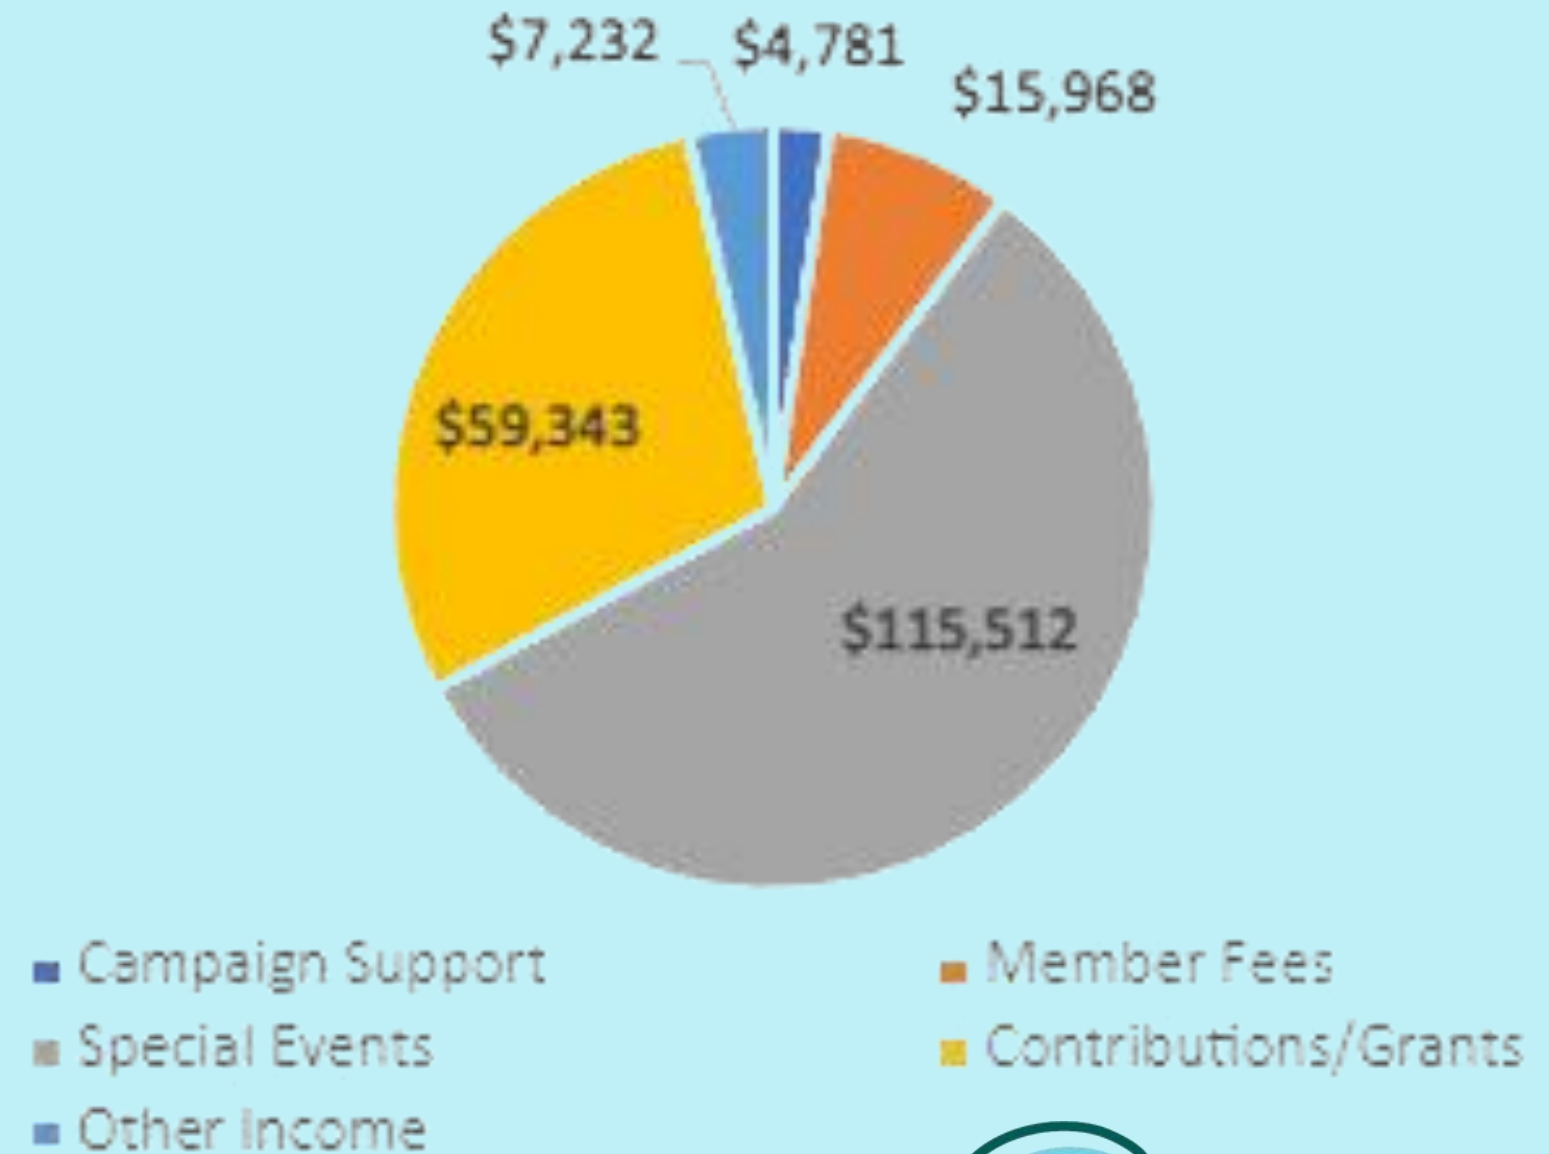

EarthShare
NEW JERSEY

Financial Report

July 1, 2022- June 30, 2023

Expenses

Revenue

EarthShare
NEW JERSEY

2023 Programs

Green Day Challenge

The Green Day Challenge took place on two Fridays in April, with 320 participants and 1600 hours of service planting, clearing, building and more

Custom Volunteering Experiences

2023 saw 13 custom volunteer experiences for companies across NJ with 768 volunteers and over 2,978 hours of service!